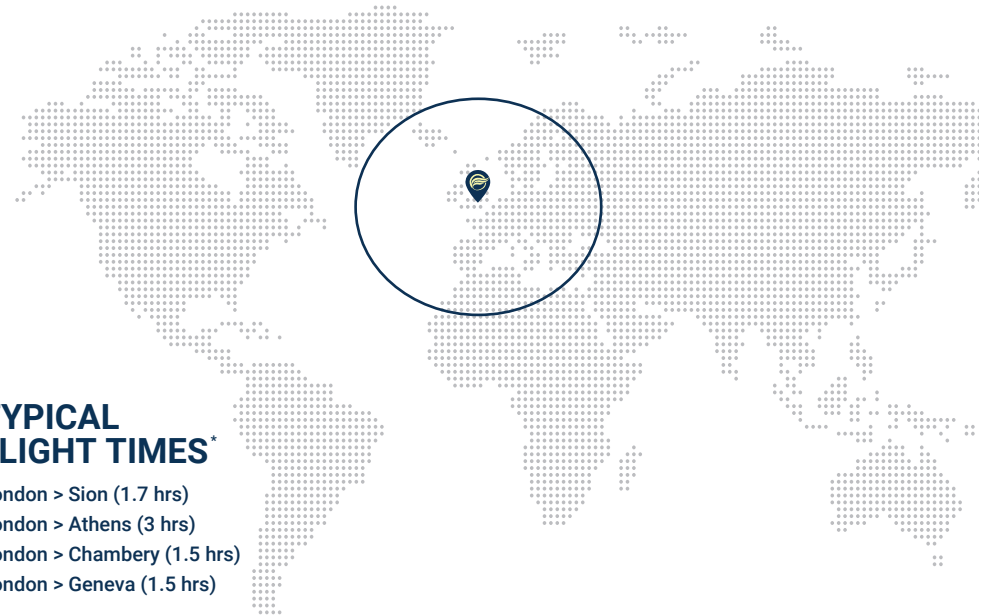

TYPICAL FLIGHT TIMES*

- London > Sion (1.7 hrs)
- London > Athens (3 hrs)
- London > Chambéry (1.5 hrs)
- London > Geneva (1.5 hrs)

PERFORMANCE //

- Maximum Range: 1758 nm / 3225 Km
- Cruising Speed: 508 mph / 817 km/h
- Maximum Altitude: 45,000 ft. 13,716 m