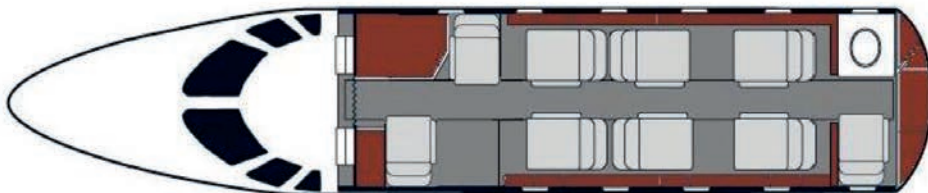

CESSNA CITATION XL | G-IPAX

CABIN LAYOUT

Citation XL is a popular, versatile mid-sized cabin class ideal for short to mid range flights. Its take off and landing capabilities allows this private jet access into many short runways.

TYPICAL FLIGHT TIMES*

- London > Sion (1.7 hrs)
- London > Athens (3 hrs)
- London > Chambéry (1.5 hrs)
- London > Geneva (1.5 hrs)

PERFORMANCE //

- Maximum Range: 1758 nm / 3225 Km
- Cruising Speed: 508 mph / 817 km/h
- Maximum Altitude: 45,000 ft. 13,716 m

FEATURES //

- Pets allowed
- Fully stocked bar
- Enclosed lavatory
- Power outlet (110V)
- Ski/Golf club storage
- Fully adjustable and reclining cabin seats

SPECIFICATIONS //

- Crew: 2
- Passengers: 8
- Cabin Length: 18 ft 6 in / 5.64 m
- Cabin Height: 5 ft 8 in / 1.73 m
- Cabin Width: 5 ft 6 in / 1.68 m
- Baggage Capacity: 79 ft³ / 2.24 m³