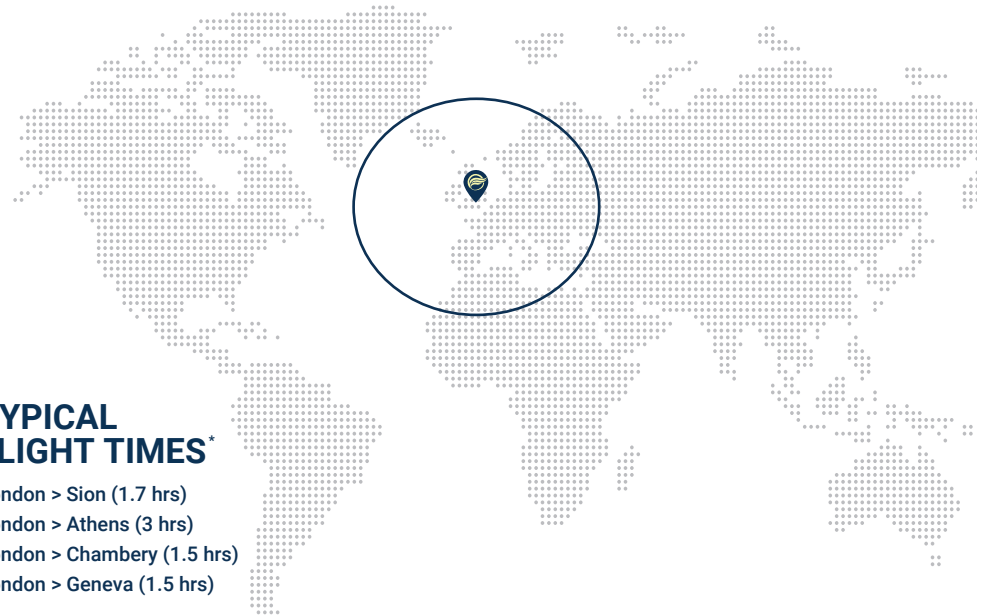

TYPICAL FLIGHT TIMES*

- London > Sion (1.7 hrs)
- London > Athens (3 hrs)
- London > Chambéry (1.5 hrs)
- London > Geneva (1.5 hrs)

PERFORMANCE //

- ✈ Maximum Range: 1758 nm / 3225 Km
- ✈ Cruising Speed: 508 mph / 817 km/h
- ✈ Maximum Altitude: 45,000 ft. 13,716 m