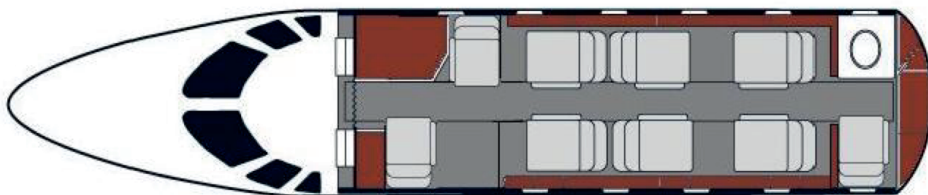

AIR CHARTER SCOTLAND

+44 (0)203 598 5392 (24 HOURS)

INFO@AIRCHARTERSOTLAND.COM

WWW.AIRCHARTERSOTLAND.COM

*Flight times may vary & are subject to atmospheric conditions & passenger load.