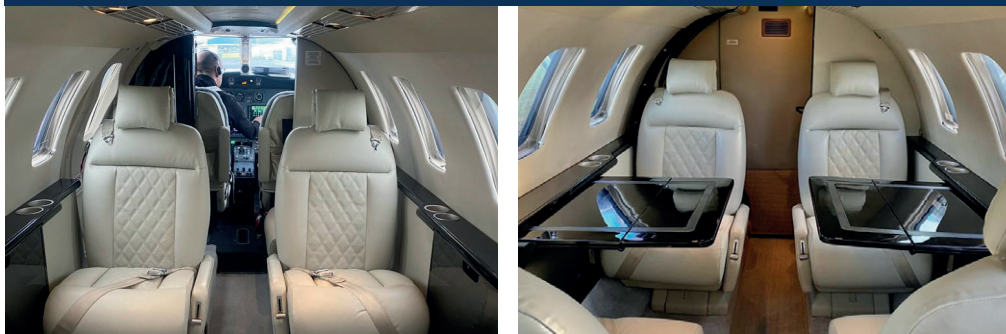

CESSNA CITATION CJ1 | G-COBN

CABIN LAYOUT

The Citation CJ1 is a popular light business jet. The stylish interior and quiet cabin boasts a peaceful environment, while the Tamarack Active winglets actively reduce fuel consumption. You can count on this jet to take your business and personal travel to new heights.

TYPICAL FLIGHT TIMES*

- Glasgow > Paris (1.5 hrs)
- Glasgow > Berlin (2 hrs)
- Glasgow > Nice (2.5 hrs)
- Glasgow > Malaga (3.25 hrs)

PERFORMANCE //

- ✈ Maximum Range: 1,161 nm / 2150 Km
- ✈ Cruising Speed: 411 mph / 662 KM/H
- ✈ Maximum Altitude: 41,000 ft. / 12,497 m

SPECIFICATIONS //

- 👤 Crew: 2
- 👤 Passengers: 5
- ➡ Cabin Length: 11 ft (3.35 m)
- 📏 Cabin Height: 57 in (1.4 m)
- ↕ Cabin Width: 58.8 in (1.49 m)
- 📦 Baggage Capacity: 51 cu ft. (1.44 cu m)

FEATURES //

- 🐾 Pets allowed
- 🍽 Refreshment centre
- 🚻 Enclosed lavatory
- 🔌 Power outlet (110V)
- 📺 Airshow