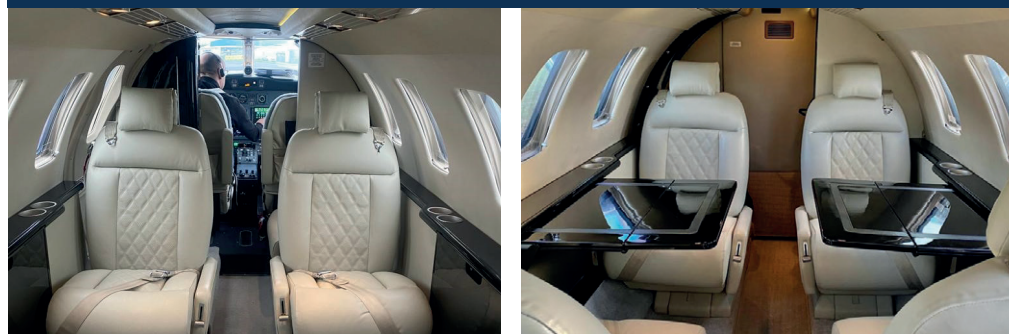

# CESSNA CITATION CJ1 | G-COBN

CABIN LAYOUT

The Citation CJ1 is a popular light business jet. The stylish interior and quiet cabin boasts a peaceful environment, while the Tamarack Active winglets actively reduce fuel consumption. You can count on this jet to take your business and personal travel to new heights.

## PERFORMANCE //

- ✈ Maximum Range: 1,161 nm / 2150 Km
- ✈ Cruising Speed: 411 mph / 662 KM/H
- ✈ Maximum Altitude: 41,000 ft. / 12,497 m

## SPECIFICATIONS //

- 👤 Crew: 2
- 👤 Passengers: 5
- ➡ Cabin Length: 11 ft (3.35 m)
- 🏠 Cabin Height: 57 in (1.4 m)
- ↕ Cabin Width: 58.8 in (1.49 m)
- 📦 Baggage Capacity: 51 cu ft. (1.44 cu m)

## FEATURES //

- 🐾 Pets allowed
- 🍹 Refreshment centre
- 🚻 Enclosed lavatory
- 🔌 Power outlet (110V)
- 📺 Airshow