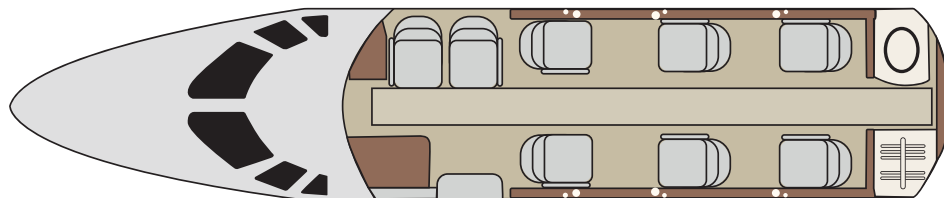

CESSNA CITATION XL | 9H-MGM

CABIN LAYOUT

One of the most popular jets, the Citation XL can fly out of smaller airports while offering the comfort and amenities of a midsize jet. It is ideal for short to mid range flights and features a complete refreshment centre with a generous baggage compartment for its class.

TYPICAL FLIGHT TIMES*

- London > Sion (1.7 hrs)
- London > Athens (3 hrs)
- London > Chambéry (1.5 hrs)
- London > Geneva (1.5 hrs)

PERFORMANCE //

- ✈ Maximum Range: 1758 nm / 3225 Km
- ✈ Cruising Speed: 508 mph / 817 km/h
- ✈ Maximum Altitude: 45,000 ft. 13,716 m

SPECIFICATIONS //

- 👤 Crew: 2
- 👤 Passengers: 8
- ➡ Cabin Length: 18 ft 6 in / 5.64 m
- 🏠 Cabin Height: 5 ft 8 in / 1.73 m
- ↕ Cabin Width: 5 ft 6 in / 1.68 m
- 🧳 Baggage Capacity: 79 ft³ / 2.24 m³

FEATURES //