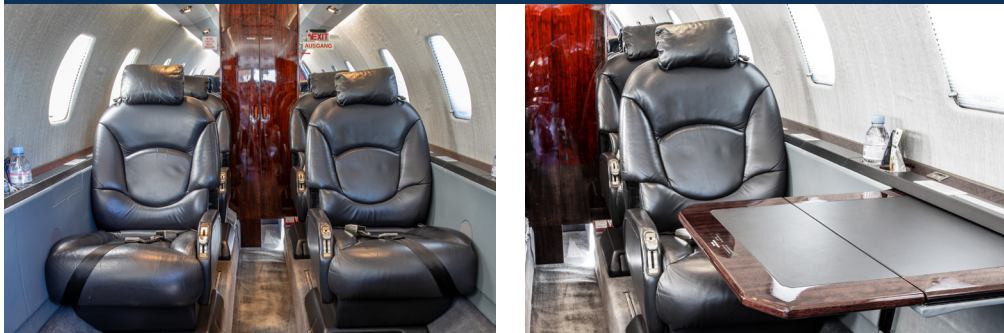

CESSNA CITATION XL | 9H-MGM

CABIN LAYOUT

One of the most popular jets, the Citation XL can fly out of smaller airports while offering the comfort and amenities of a midsize jet. It is ideal for short to mid range flights and features a complete refreshment centre with a generous baggage compartment for its class.

SPECIFICATIONS //

- 👤 Crew: 2
- 👤 Passengers: 8
- ➡ Cabin Length: 18 ft 6 in / 5.64 m
- 🏠 Cabin Height: 5 ft 8 in / 1.73 m
- ↕ Cabin Width: 5 ft 6 in / 1.68 m
- 🧳 Baggage Capacity: 79 ft³ / 2.24 m³

FEATURES //