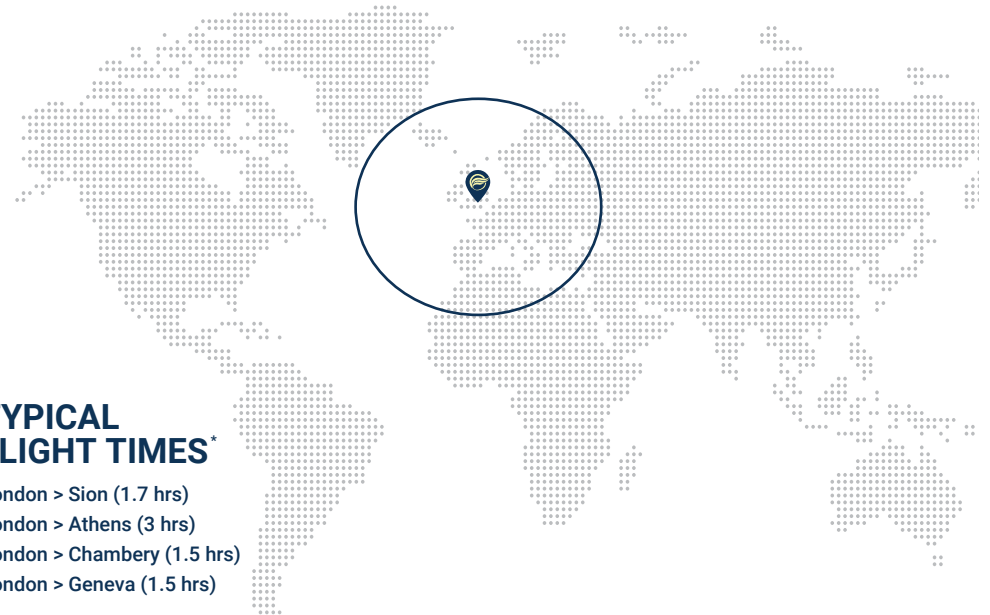

CESSNA CITATION XL | 9H-MGM

CABIN LAYOUT

One of the most popular jets, the Citation XL can fly out of smaller airports while offering the comfort and amenities of a midsize jet. It is ideal for short to mid range flights and features a complete refreshment centre with a generous baggage compartment for its class.

TYPICAL FLIGHT TIMES*

- London > Sion (1.7 hrs)
- London > Athens (3 hrs)
- London > Chambéry (1.5 hrs)
- London > Geneva (1.5 hrs)

PERFORMANCE //

- ✈ Maximum Range: 1758 nm / 3225 Km
- ✈ Cruising Speed: 508 mph / 817 km/h
- ✈ Maximum Altitude: 45,000 ft. 13,716 m