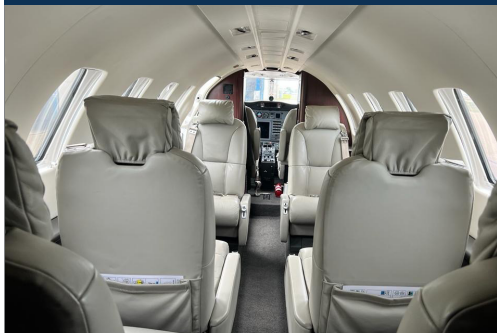

# CESSNA CITATION CJ2 | G-JNRE

CABIN LAYOUT

The Citation CJ2 is a popular light business jet and delivers with improved performance, range and a spacious baggage capacity. The stylish interior and quiet cabin boasts a peaceful environment, while the Tamarack Active winglets actively reduce fuel consumption. You can count on this jet to take your business and personal travel to new heights.

## PERFORMANCE //

- ✈ Maximum Range: 1,780 nm / 3,298 Km
- ✈ Cruising Speed: 481 mph / 774 km/h
- ✈ Maximum Altitude: 45,000 ft. / 13,716 m

## SPECIFICATIONS //

- 👤 Crew: 2
- 👤 Passengers: 5
- ➡ Cabin Length: 13 ft 9 in (4.2 m)
- 📏 Cabin Height: 57 in (1.4 m)
- ↕ Cabin Width: 58 in (1.47 m)
- 📦 Baggage Capacity: 65 cu ft. (1.84 cu m)

## FEATURES //

- 🐾 Pets allowed
- 🍹 Refreshment centre
- 🚻 Enclosed lavatory
- 🔌 Power outlet (110V)
- 📺 Airshow