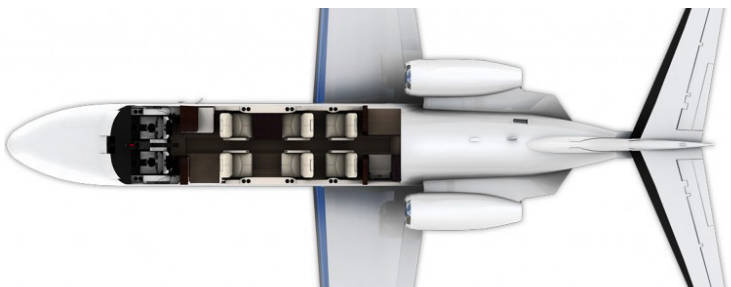

# CESSNA CITATION CJ2 | G-JNRE

CABIN LAYOUT

The Citation CJ2 is a popular light business jet and delivers with improved performance, range and a spacious baggage capacity. The stylish interior and quiet cabin boasts a peaceful environment, while the Tamarack Active winglets actively reduce fuel consumption. You can count on this jet to take your business and personal travel to new heights.

## PERFORMANCE //

- ✈ Maximum Range: 1,780 nm / 3,298 Km
- ✈ Cruising Speed: 481 mph / 774 km/h
- ✈ Maximum Altitude: 45,000 ft. / 13,716 m

## SPECIFICATIONS //

- 👤 Crew: 2
- 👤 Passengers: 5
- ➡ Cabin Length: 13 ft 9 in (4.2 m)
- 📏 Cabin Height: 57 in (1.4 m)
- ↕ Cabin Width: 58 in (1.47 m)
- 📦 Baggage Capacity: 65 cu ft. (1.84 cu m)