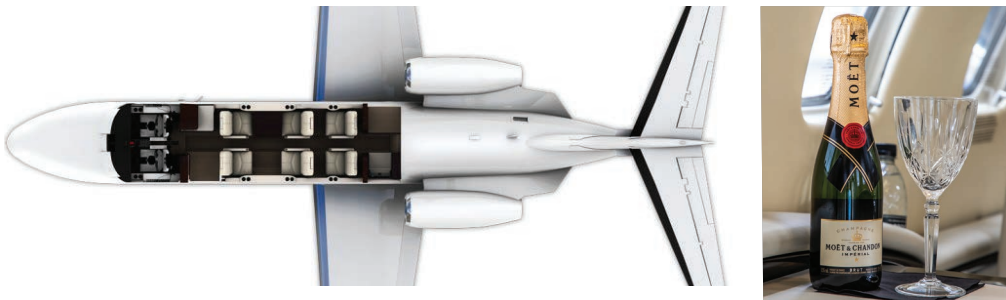

CESSNA CITATION CJ2+ | 9H-BOD

CABIN LAYOUT

The Citation CJ2+ is a popular light business jet and delivers with improved performance, range and a spacious baggage capacity. The stylish interior and quiet cabin boasts a peaceful environment, while the Tamarack Active winglets actively reduce fuel consumption. You can count on this jet to take your business and personal travel to new heights.

SPECIFICATIONS //

- Crew: 2
- Passengers: 5
- Cabin Length: 13 ft 9 in (4.2 m)
- Cabin Height: 57 in (1.4 m)
- Cabin Width: 58 in (1.47 m)
- Baggage Capacity: 65 cu ft. (1.84 cu m)

FEATURES //

- Pets allowed
- Refreshment centre
- Enclosed lavatory
- Power outlet (110V)
- Airshow