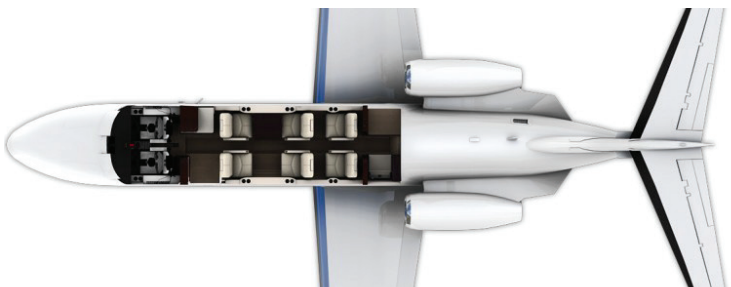

# CESSNA CITATION CJ2 | G-JNRE

CABIN LAYOUT

The Citation CJ2 is a popular light business jet and delivers with improved performance, range and a spacious baggage capacity. The stylish interior and quiet cabin boasts a peaceful environment, while the Tamarack Active winglets actively reduce fuel consumption. You can count on this jet to take your business and personal travel to new heights.

## PERFORMANCE //

- ✈ Maximum Range: 1,780 nm / 3,298 Km
- ✈ Cruising Speed: 481 mph / 774 km/h
- ✈ Maximum Altitude: 45,000 ft. / 13,716 m

## SPECIFICATIONS //

- 👤 Crew: 2
- 👤 Passengers: 5
- ➡ Cabin Length: 13 ft 9 in (4.2 m)
- 🏠 Cabin Height: 57 in (1.4 m)
- ↕ Cabin Width: 58 in (1.47 m)
- 📦 Baggage Capacity: 65 cu ft. (1.84 cu m)