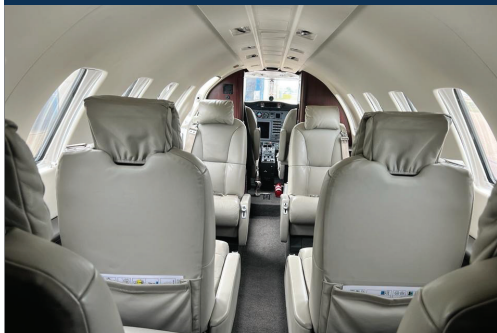

# CESSNA CITATION CJ2 | G-JNRE

CABIN LAYOUT

The Citation CJ2 is a popular light business jet and delivers with improved performance, range and a spacious baggage capacity. The stylish interior and quiet cabin boasts a peaceful environment, while the Tamarack Active winglets actively reduce fuel consumption. You can count on this jet to take your business and personal travel to new heights.

## PERFORMANCE //

- ✈ Maximum Range: 1,780 nm / 3,298 Km
- ✈ Cruising Speed: 481 mph / 774 km/h
- ✈ Maximum Altitude: 45,000 ft. / 13,716 m

## SPECIFICATIONS //

- 👤 Crew: 2
- 👤 Passengers: 5
- ➡ Cabin Length: 13 ft 9 in (4.2 m)
- 🏠 Cabin Height: 57 in (1.4 m)
- ↕ Cabin Width: 58 in (1.47 m)
- 📦 Baggage Capacity: 65 cu ft. (1.84 cu m)