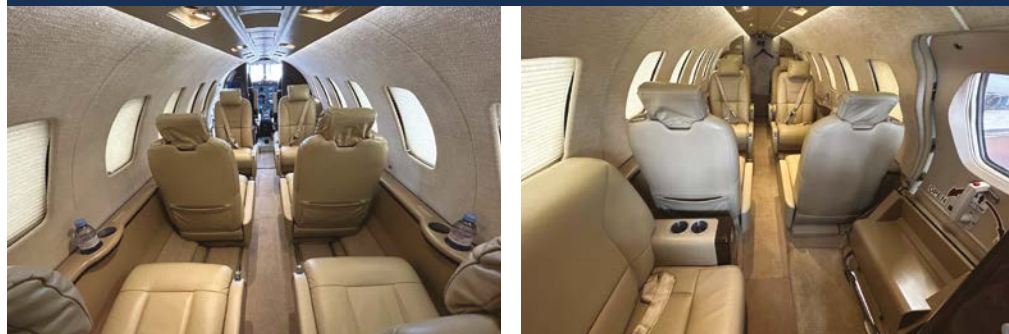

CESSNA CITATION CJ2+ | 9H-BOD | 5 SEATS

Luton / EGGW / LTN

CABIN LAYOUT

The Citation CJ2+ is a popular light business jet and delivers with improved performance, range and a spacious baggage capacity. The stylish interior and quiet cabin boasts a peaceful environment, you can count on this jet to take your business and personal travel to new heights.

TYPICAL FLIGHT TIMES* //

- London > Paris (1 hr)
- London > Berlin (1hr 45 mins)
- London > Nice (2 hrs)
- London > Malaga (2 hrs 50 mins)

PERFORMANCE //

- ✈ Maximum Range: 1,780 nm / 3,298 km
- ✈ Cruising Speed: 481 mph / 774 km/h
- ✈ Maximum Altitude: 45,000 ft. / 13,716 m

SPECIFICATIONS //

- 👤 Crew: 2
- 👤 Passengers: 5
- ➡ Cabin Length: 13 ft 9 in / 4.2 m
- 📏 Cabin Height: 57 in / 1.4 m
- ↕ Cabin Width: 58 in / 1.47 m
- 📦 Baggage Capacity: 65 ft³ / 1.84 m³

FEATURES //

- 🐾 Pets allowed
- 🍽 Cold catering
- 🍹 Refreshment centre
- 🚻 Enclosed lavatory
- 🔌 Power outlet (110V)
- 🎒 Ski/Golf club storage
- 📺 Airshow