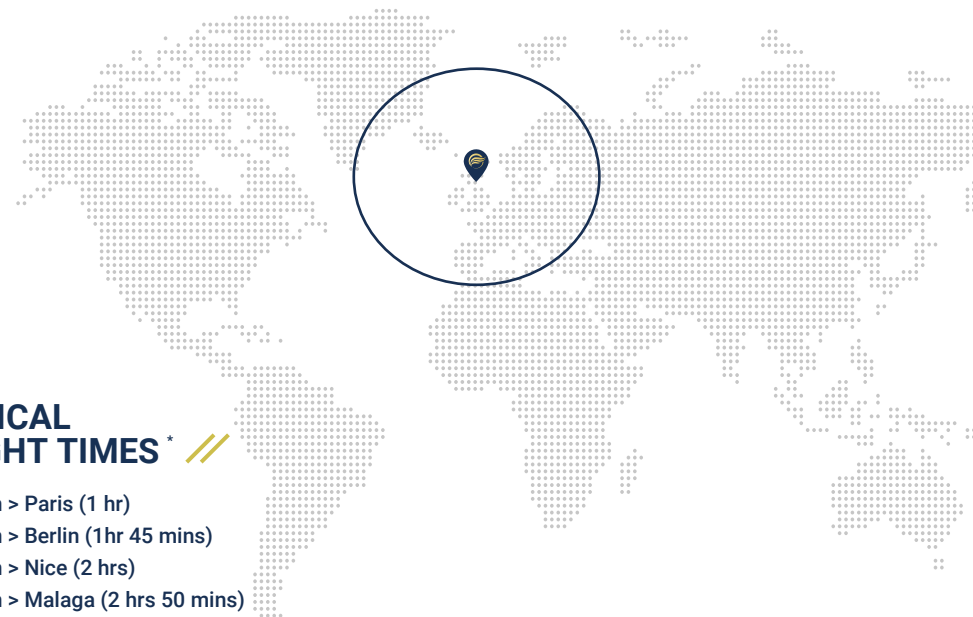

CESSNA CITATION CJ2+ | 9H-BOD | 5 SEATS

Luton / EGGW / LTN

CABIN LAYOUT

The Citation CJ2+ is a popular light business jet and delivers with improved performance, range and a spacious baggage capacity. The stylish interior and quiet cabin boasts a peaceful environment, you can count on this jet to take your business and personal travel to new heights.

TYPICAL FLIGHT TIMES* //

- London > Paris (1 hr)
- London > Berlin (1hr 45 mins)
- London > Nice (2 hrs)
- London > Malaga (2 hrs 50 mins)

PERFORMANCE //

- ✈ Maximum Range: 1,780 nm / 3,298 km
- ✈ Cruising Speed: 481 mph / 774 km/h
- ✈ Maximum Altitude: 45,000 ft. / 13,716 m