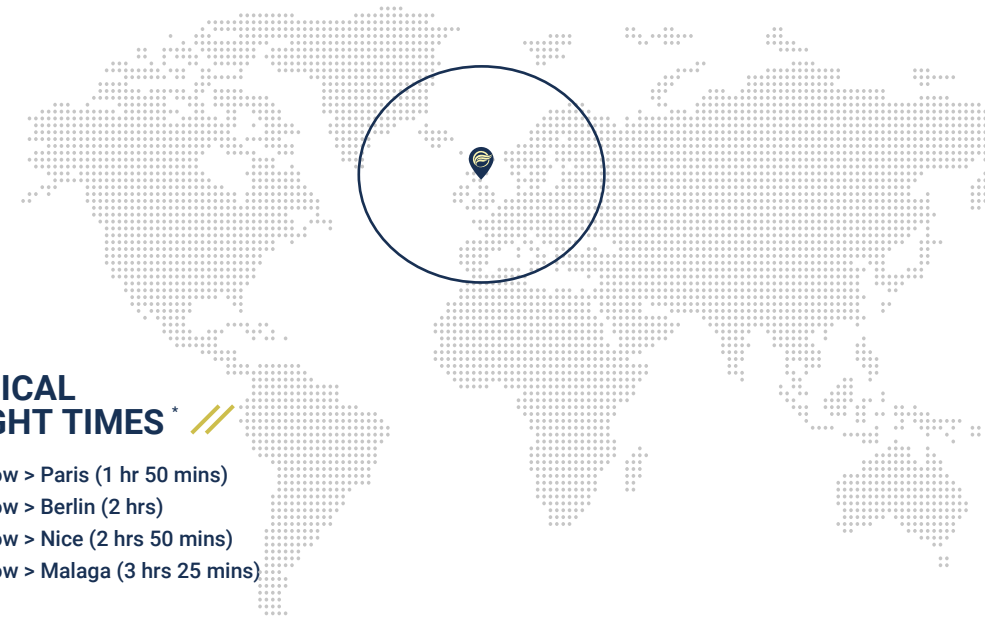

# CESSNA CITATION CJ2 | G-NOCM | 6 SEATS

Luton / EGGW / LTN

CABIN LAYOUT

The Citation CJ2 is a popular light business jet and delivers with improved performance, range and a spacious baggage capacity. The stylish interior and quiet cabin boasts a peaceful environment, while the Tamarack Active winglets actively reduce fuel consumption. You can count on this jet to take your business and personal travel to new heights.

## TYPICAL FLIGHT TIMES\* //

- Glasgow > Paris (1 hr 50 mins)
- Glasgow > Berlin (2 hrs)
- Glasgow > Nice (2 hrs 50 mins)
- Glasgow > Malaga (3 hrs 25 mins)

## PERFORMANCE //

- ✈ Maximum Range: 1,780 nm / 3,298 km
- ✈ Cruising Speed: 481 mph / 774 km/h
- ✈ Maximum Altitude: 45,000 ft. / 13,716 m